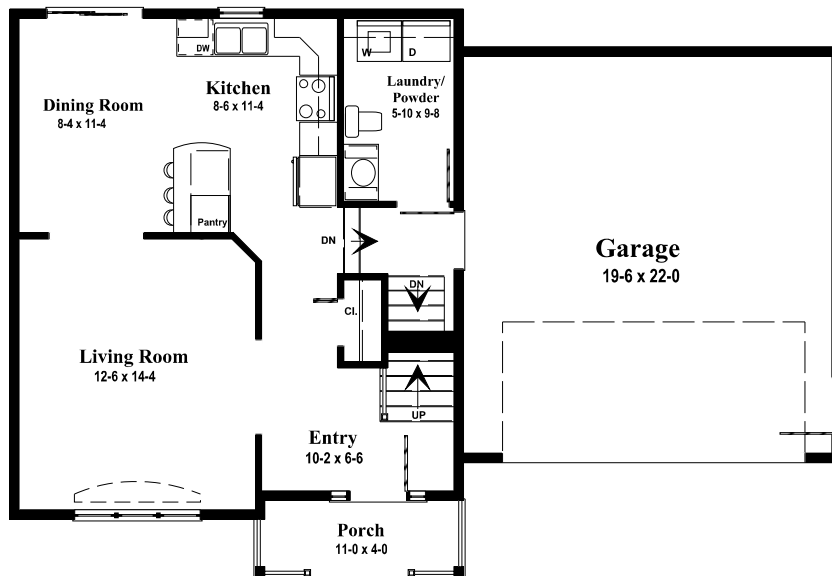

Front Elevation

2nd Floor

1st Floor

1,276 Ft² Living Space
1st Floor : 638 Ft², 2nd Floor : 638 Ft²
Garage : 440 Ft² 44'w x 30'd

2 Storey 3 Bedroom Home
with Double Garage