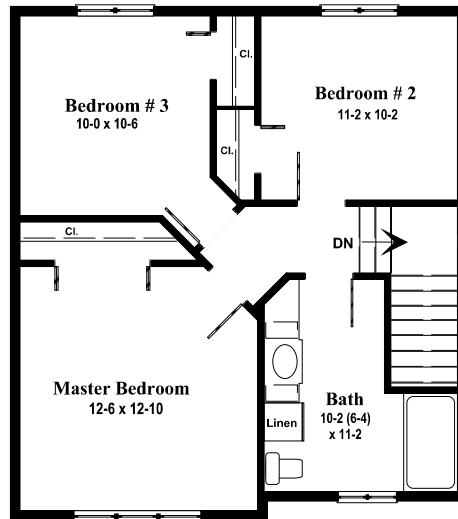

Front Elevation

2nd Floor

1st Floor

1,276 Ft² Living Space
1st Floor : 638 Ft², 2nd Floor : 638 Ft²
Garage : 440 Ft² 44'w x 30'd

2 Storey 3 Bedroom Home
with Double Garage