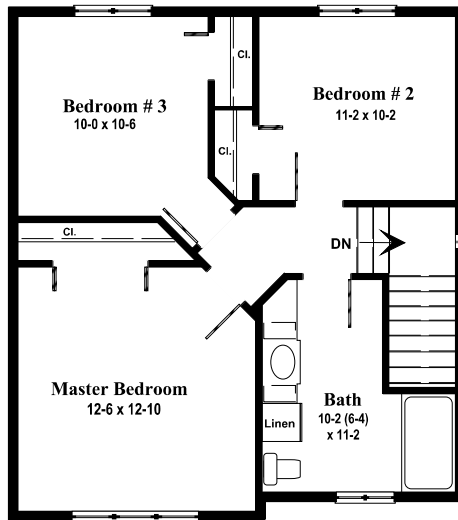

Front Elevation

2nd Floor

1st Floor

1,276 Ft² Living Space
1st Floor : 638 Ft², 2nd Floor : 638 Ft²
Garage : 440 Ft² 44'w x 30'd

2 Storey 3 Bedroom Home
with Double Garage