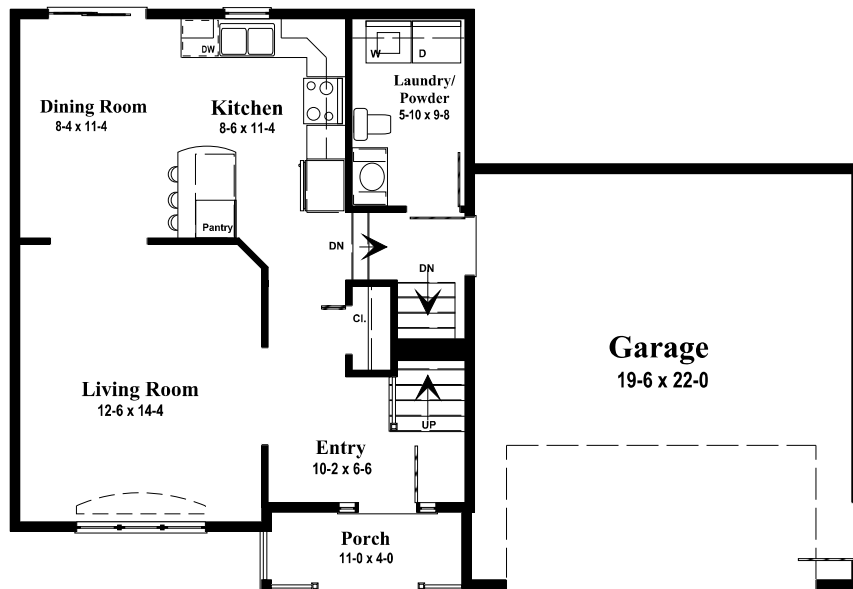

Front Elevation

2nd Floor

1st Floor

1,276 Ft² Living Space
1st Floor : 638 Ft², 2nd Floor : 638 Ft²
Garage : 440 Ft² 44'w x 30'd

2 Storey 3 Bedroom Home
with Double Garage