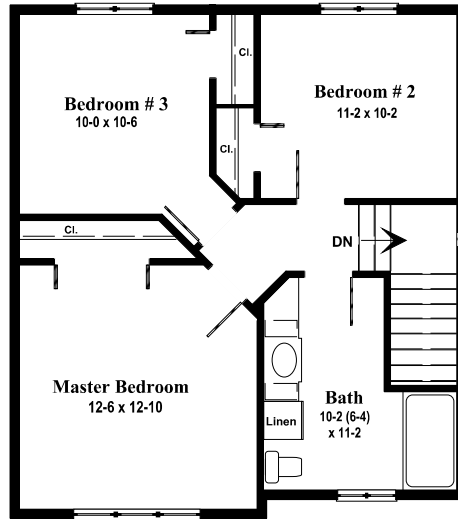

**Front Elevation**

**2nd Floor**

**1st Floor**

***1,286 Ft<sup>2</sup> Living Space***  
*1st Floor : 648 Ft<sup>2</sup>, 2nd Floor : 638 Ft<sup>2</sup>*  
*Garage : 440 Ft<sup>2</sup>      44'w x 30'd*

**2 Storey 3 Bedroom Home  
 with Double Garage**