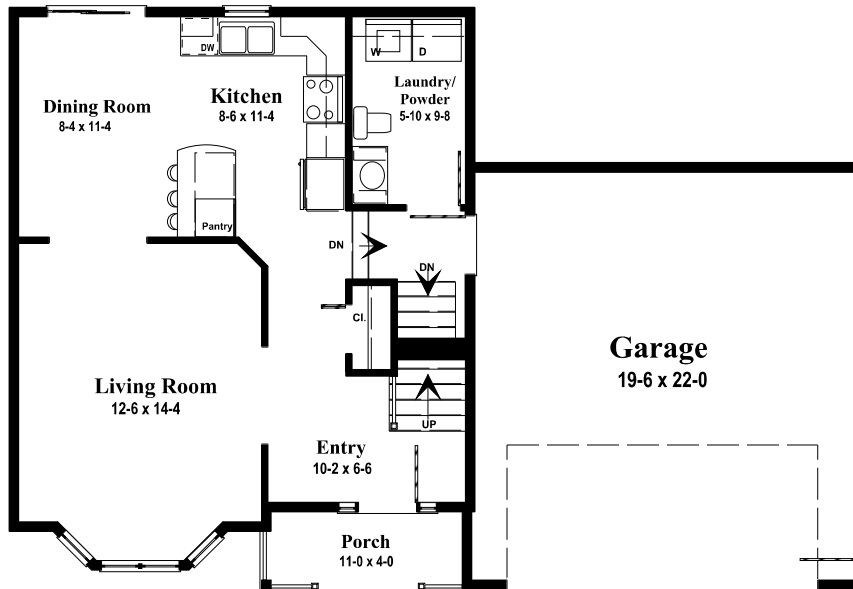

**Front Elevation**

**2nd Floor**

**1st Floor**

***1,286 Ft<sup>2</sup> Living Space***  
*1st Floor : 648 Ft<sup>2</sup>, 2nd Floor : 638 Ft<sup>2</sup>*  
*Garage : 440 Ft<sup>2</sup>      44'w x 30'd*

**2 Storey 3 Bedroom Home  
 with Double Garage**