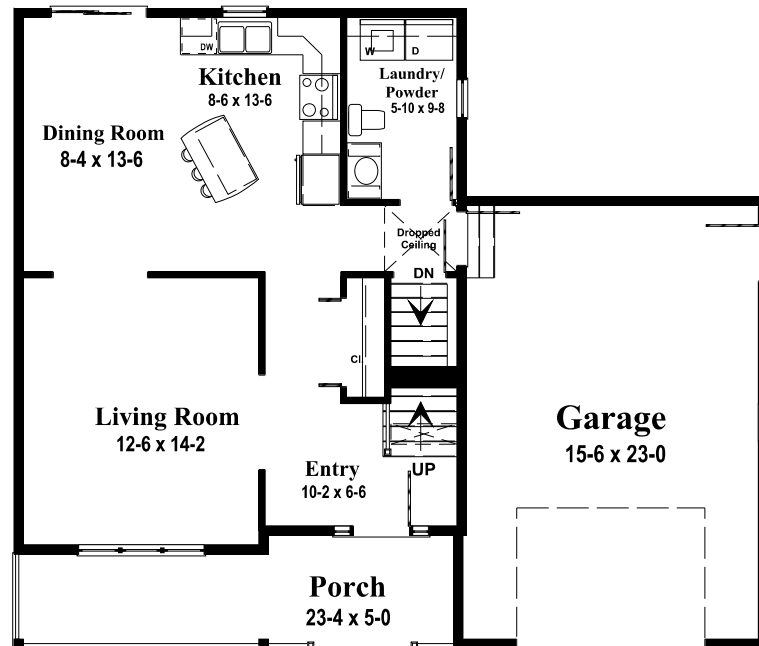

Front Elevation

2nd Floor B

1st Floor

1,372 Ft² Living Space
1st Floor : 686 Ft², 2nd Floor : 686 Ft²
Garage : 384 Ft² 40'w x 34'd

2 Storey Home
3 Bedroom Home
with Garage