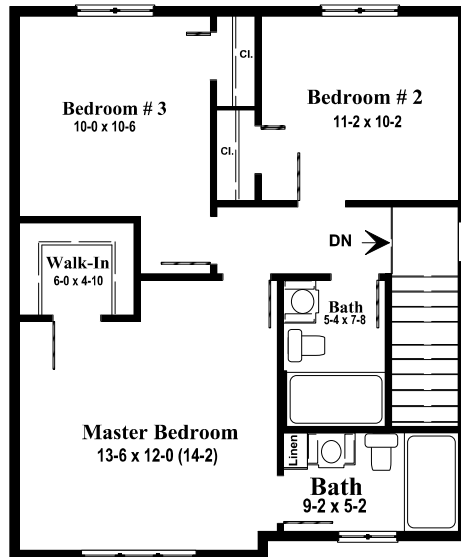

Front Elevation

2nd Floor B

1st Floor

1,372 Ft² Living Space
1st Floor : 686 Ft², 2nd Floor : 686 Ft²
Garage : 384 Ft² 40'w x 34'd

2 Storey Home
3 Bedroom Home
with Garage