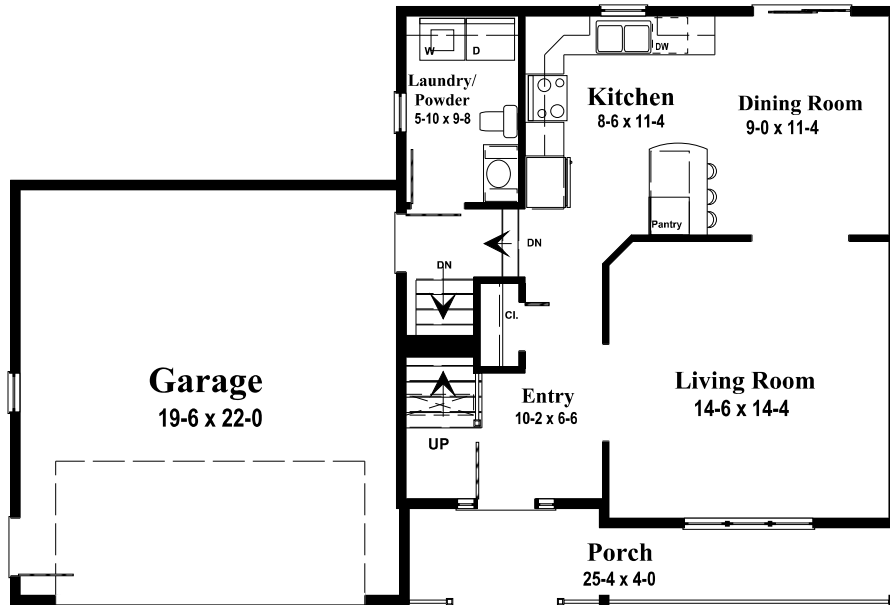

Front Elevation

2nd Floor

1st Floor

Living Space : 1,384 Ft²
1st Floor : 692 Ft², 2nd Floor : 692 Ft²
Garage : 440 Ft² 46' w x 30' d

2 Storey Home
3 Bedroom Home
with Double Garage