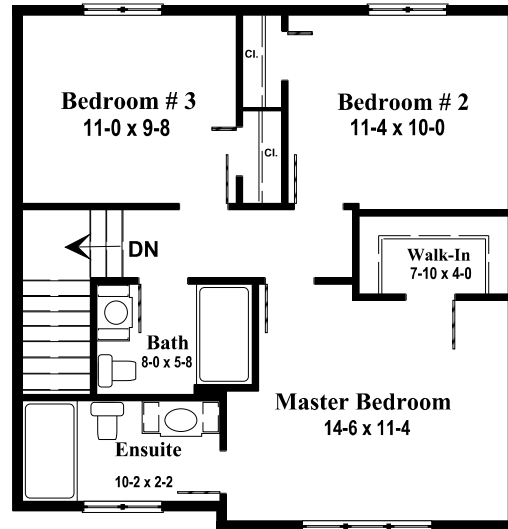

Front Elevation

2nd Floor

1st Floor

Living Space : 1,384 Ft²
1st Floor : 692 Ft², 2nd Floor : 692 Ft²
Garage : 440 Ft² 46' w x 30' d

2 Storey Home
3 Bedroom Home
with Double Garage