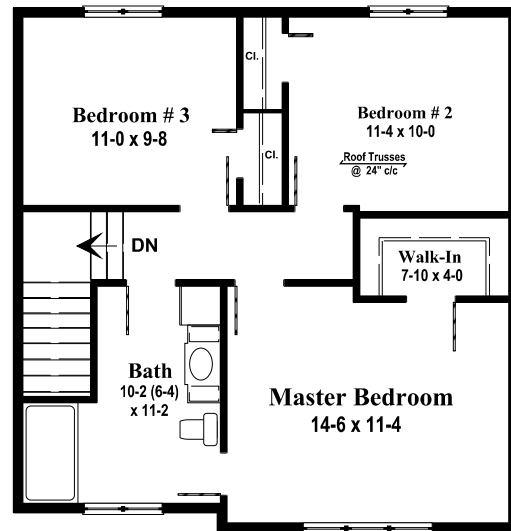

Front Elevation

2nd Floor

1st Floor

Living Space : 1,384 Ft²
1st Floor : 692 Ft², 2nd Floor : 692 Ft²
Garage : 440 Ft² 46' w x 30' d

2 Storey Home
3 Bedroom Home
with Double Garage