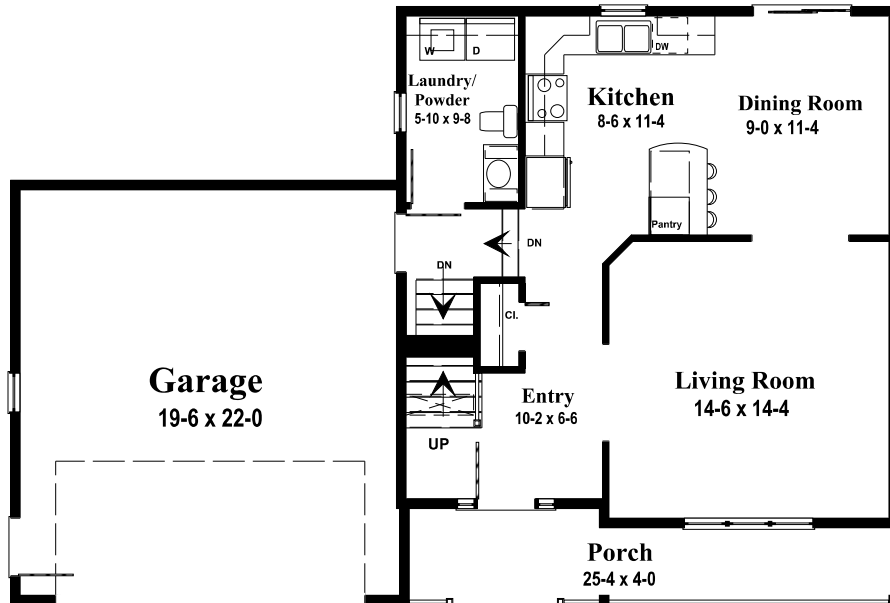

Front Elevation

2nd Floor

1st Floor

Living Space : 1,384 Ft²
1st Floor : 692 Ft², 2nd Floor : 692 Ft²
Garage : 440 Ft² 46' w x 30' d

2 Storey Home
3 Bedroom Home
with Double Garage