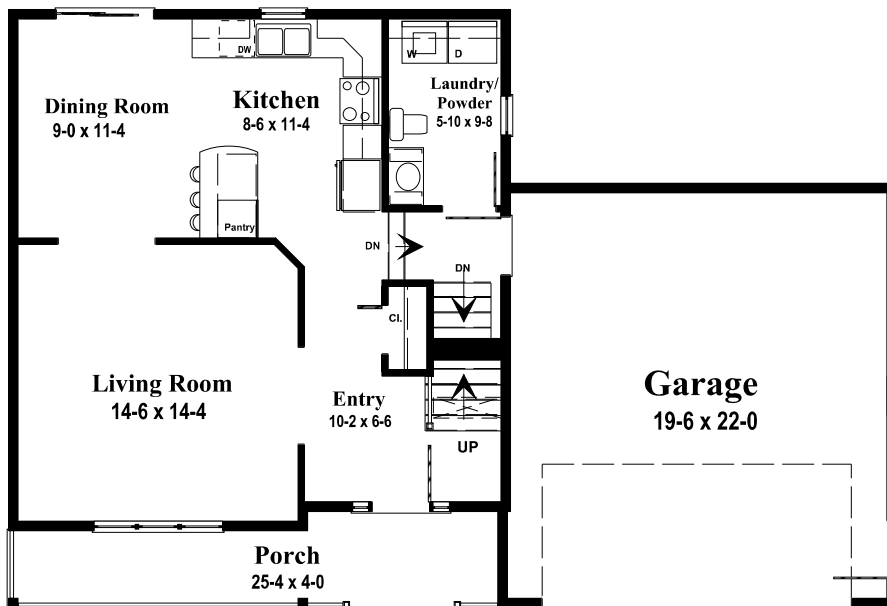

Front Elevation

2nd Floor

1st Floor

Living Space : 1,384 Ft²
1st Floor : 692 Ft², 2nd Floor : 692 Ft²
Garage : 440 Ft² 46' w x 30' d

2 Storey Home
3 Bedroom Home
with Double Garage