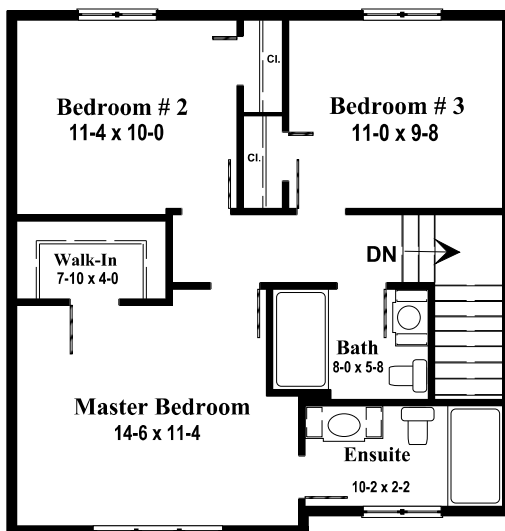

Front Elevation

2nd Floor

1st Floor

Living Space : 1,384 Ft²
1st Floor : 692 Ft², 2nd Floor : 692 Ft²
Garage : 440 Ft² 46' w x 30' d

2 Storey Home
3 Bedroom Home
with Double Garage