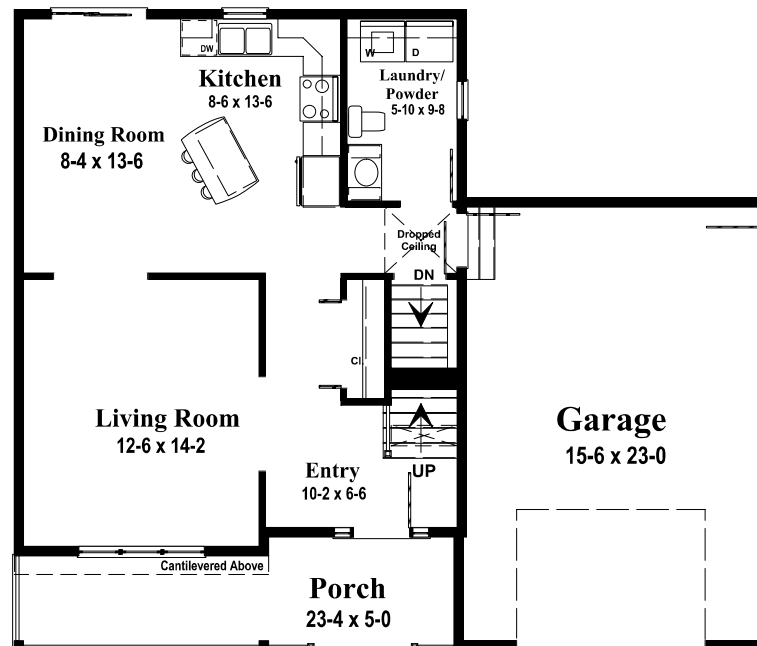

Front Elevation

2nd Floor A

1st Floor

1,386 Ft² Living Space
1st Floor : 686 Ft², 2nd Floor : 690 Ft²
Garage : 384 Ft² 40'w x 34'd

2 Storey Home
3 Bedroom Home
with Garage