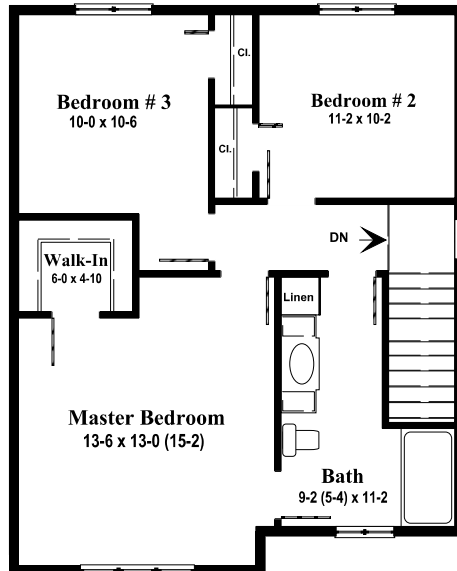

Front Elevation

2nd Floor A

1st Floor

1,386 Ft² Living Space
1st Floor : 686 Ft², 2nd Floor : 690 Ft²
Garage : 384 Ft² 40'w x 34'd

2 Storey Home
3 Bedroom Home
with Garage